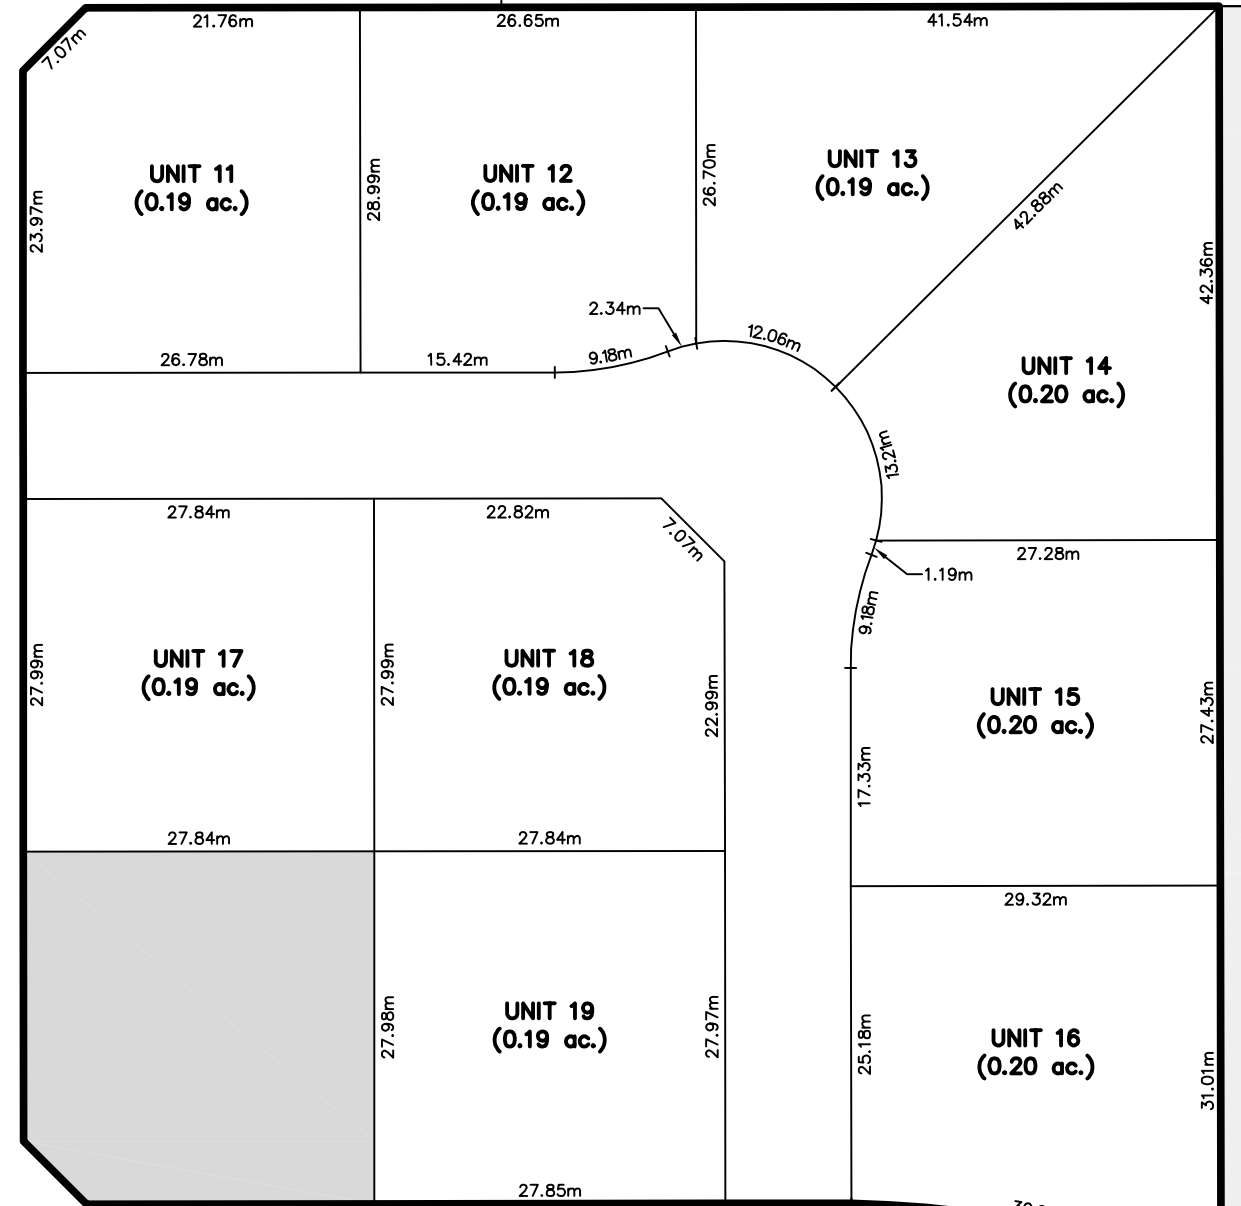

STONEGATE VILLAGE

HIGHWAY 52

RAYMOND GOLF COURSE

GOLF COURSE ACCESS PATH

COBBLESTONE LANE

TRAVERTINE ROAD