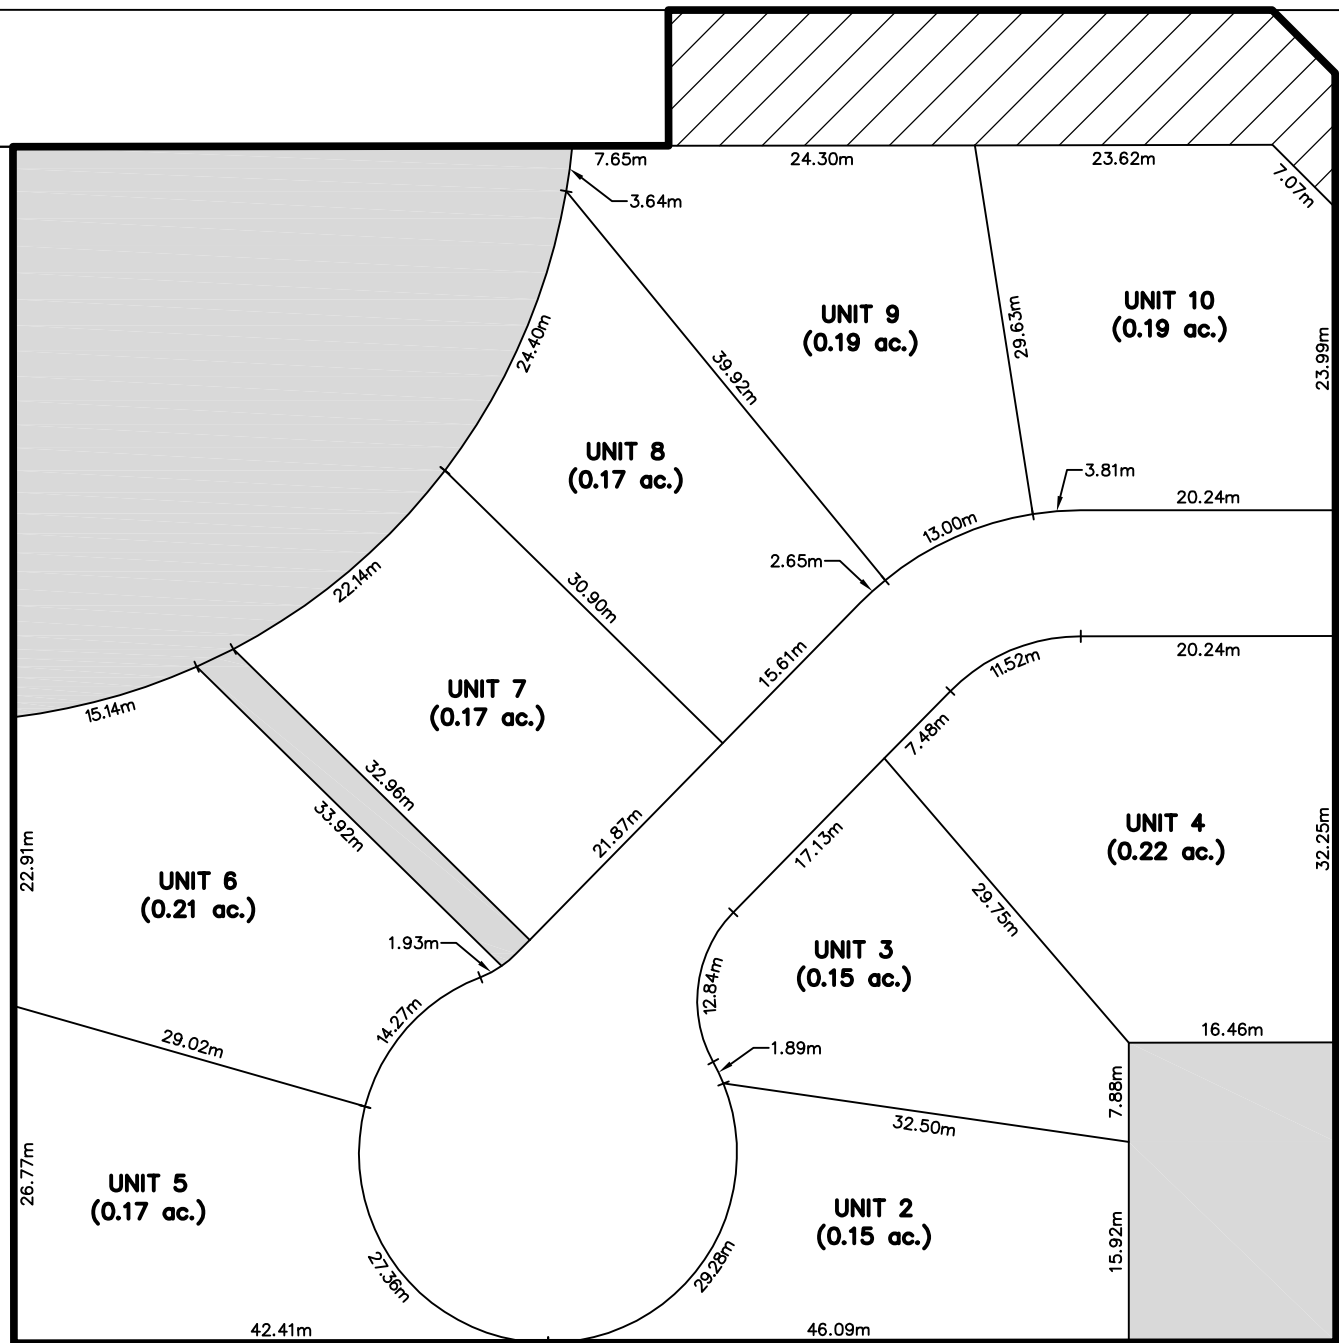

STONEGATE VILLAGE

HIGHWAY 52

RAYMOND GOLF COURSE

GOLF COURSE ACCESS PATH

COBBLESTONE LANE

TRAVERTINE ROAD